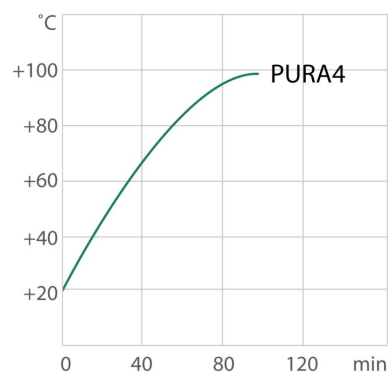

Heat-up time

Medium: Water

Technical data

Available voltage versions		Cooling	
Order No.	9 550 504	Cooling coil	accessory
Available voltage versions:			
9550504.22	100-115V/50-60Hz (Nema N5-15 Plug)		
9550504.33	230V/50-60Hz (Schuko Plug - CEE 7/4 Plug Type F)		
9550504.04	230V/50-60Hz (UK Plug Type BS1363A)		
9550504.05	230V/50-60Hz (CH Plug Type SEV 1011)		
9550504.33.chn	230V/50-60Hz (CN Plug)